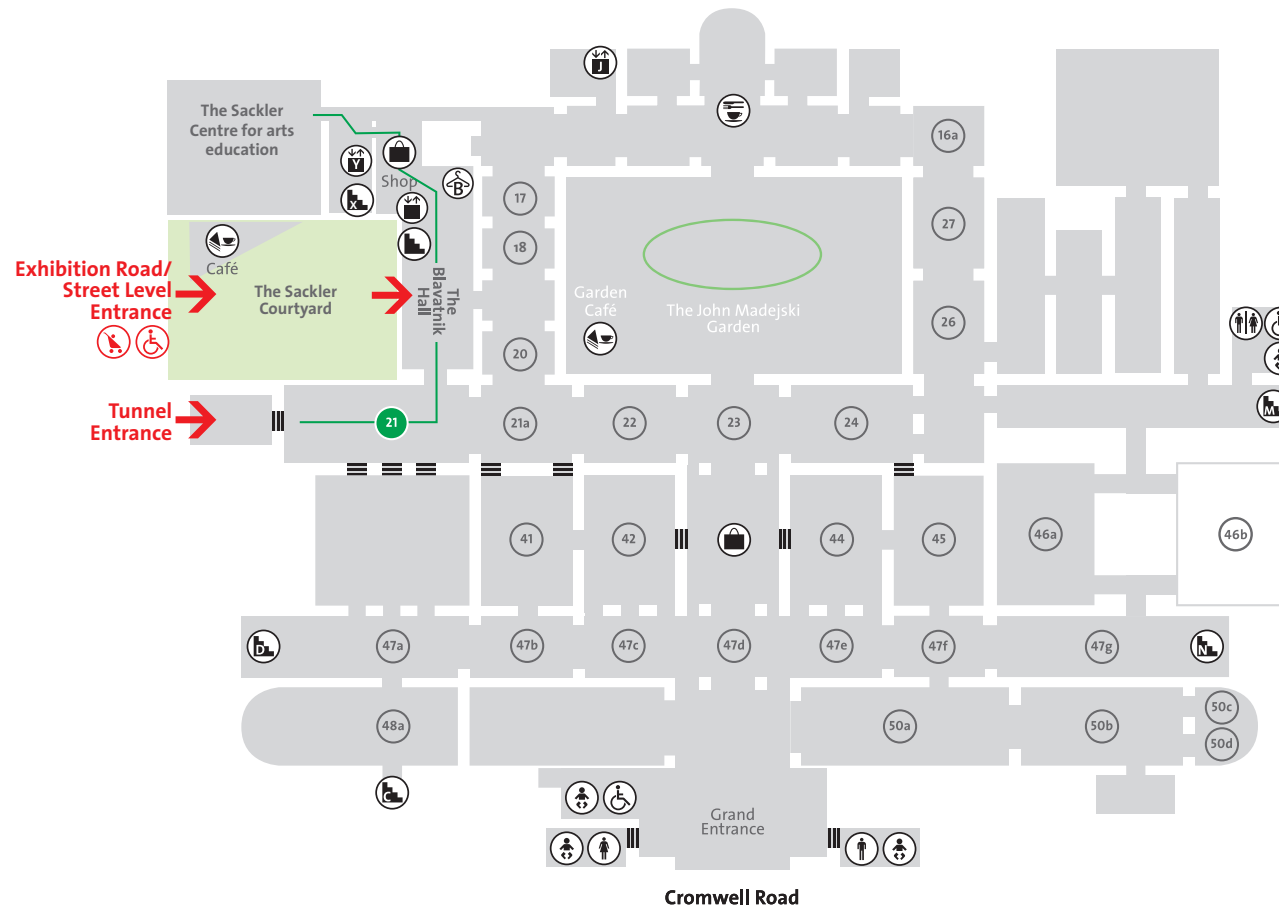

## Route to the Sackler Centre

### Level 1 (Street Entrances)

### Schools and groups

To access the Sackler Centre schools and groups are advised to use the Blavatnik Hall Entrance off the Sackler Courtyard on Exhibition Road and follow signs for the Sackler Centre. Groups can also access the Sackler Centre through the Tunnel Entrance from South Kensington Tube Station.

### Accessible route

For disabled access please use the Blavatnik Hall Entrance.